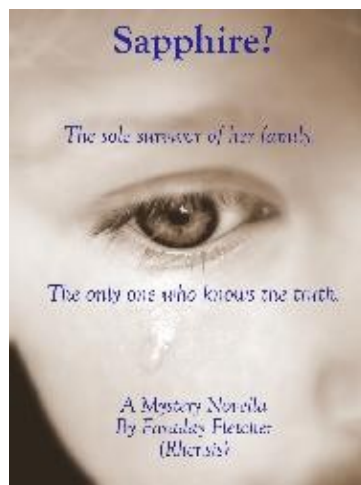

Character Pictures for 'Sapphire?'

By : **Rhensis**

These are the character pictures. The Wrights, (apart from Saph) are obviously dead, but I thought they might interest you!

Published on
Booksie

booksie.com/Rhensis

Sapphire Wright (5 years old)

Krystal Wright (11 years old when killed)

Character Pictures for 'Sapphire?'

Danny Wright, (died under suspicious circumstances a year before the story takes place. He was 8 years old)

www.shutterstock.com · 63814228

Miley Wright (35 years old when killed. Mother to Danny, Krystal and Sapphire)

Character Pictures for 'Sapphire?'

Thomas Wright (37 years old when found dead. Father to Danny, Krystal and Sapphire)